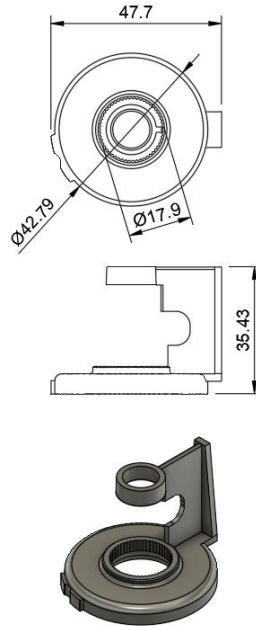

Pinion protector Part No.24680121

Application
17.9*42.79/47.7*35.43 RHD MERCEDES C-Classe W204 2011-; RHD MERCEDES E-Class E-Class C207; RHD MERCEDES W207 (COUPE) 2009-; RHD MERCEDES E-Class (W212, S212, C207) 2009-2016

FITS THE FOLLOWING

Rack part number	Crossreferences	Application
ATGJ40511RB	MERCEDES A2074601500, A2074603400, A2074604300, A2074603000, A2074604100	Mercedes-Benz C-Class III (W204) Restyling (2011-2014)
ATGJ40431RB	MERCEDES A2124606800, A2124607500, A2124600101, A2124609200, A2124600501, A2124608600, A2124600301, A2124609700, A2124607000, A2124600501	Mercedes-Benz E-Class (W212, S212, C207) (2009-2013)